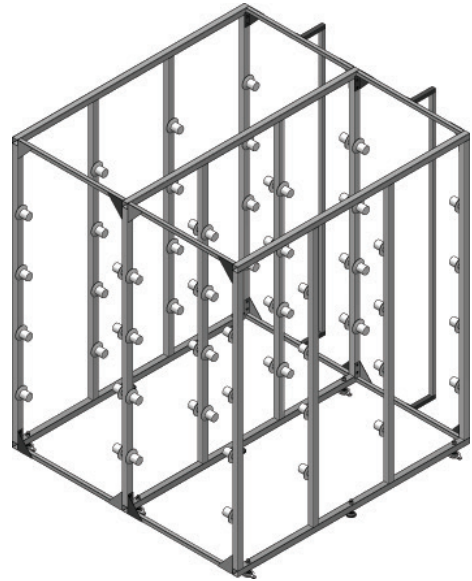

# LEEC Free Standing Racking - 2 Bay

Stainless steel box section construction racking is available in a variety of widths and heights to suit each individual customer requirements.

## ENL-RFP-2FSR

Compatible with all sizes of LEEC body storage trays and includes maintenance free, 50mm diameter self-bearing acetyl stub roller system, allowing clear and full access to the racking for maintenance and cleaning.

### FEATURES:

- Fixed height or height adjustable tiers
- Bespoke designs for each location
- Available in a variety of widths
- Compatible with trays and coffins
- Stub or full width coffin rollers
- Wide range of fixing options
- Stainless steel construction
- Easy wipe clean
- Designed to operate in -30° temperatures